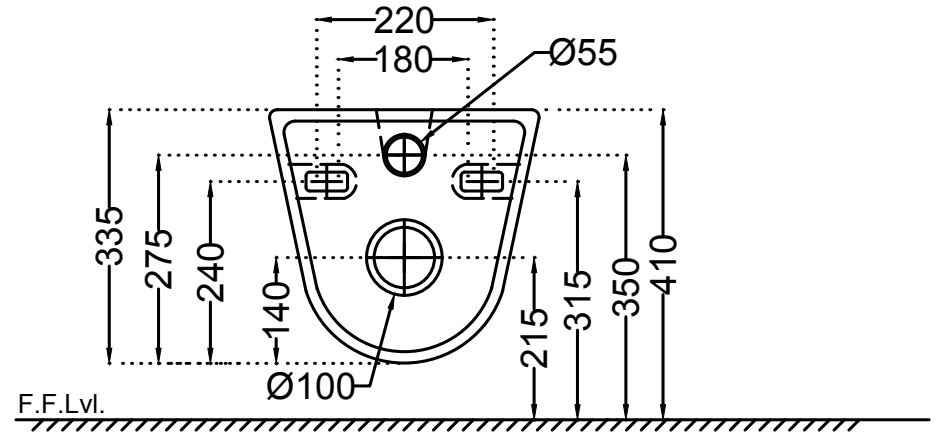

TOP VIEW

SIDE VIEW

BACK VIEW

	Jaquar Group Global Headquarters Plot No. 3, Sector- M-11, IMT Manesar Gurgaon, NCR - 122050, India E-mail : Sales: support@jaquar.com Customer Service : service@jaquar.com		ITEM CODE	ECS-WHT-955SPP
			ITEM TYPE	WALL HUNG WC
			ITEM SIZE	350x500x335 mm
	ALL DIMENSIONS ARE IN MM. (TOLERANCE ± 5 MM)			