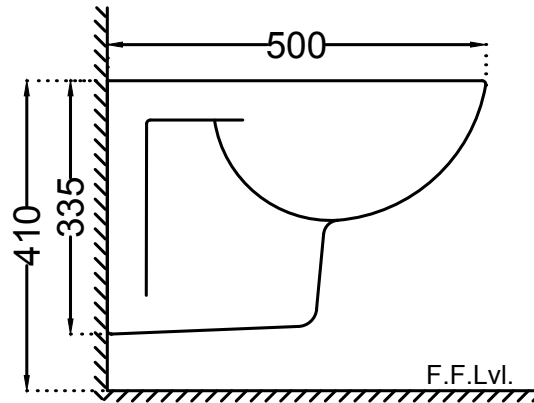

TOP VIEW

SIDE VIEW

BACK VIEW

	Jaquar Group Global Headquarters Plot No. 3, Sector- M-11, IMT Manesar Gurgaon, NCR - 122050, India E-mail : Sales: support@jaquar.com Customer Service : service@jaquar.com		ITEM CODE	ECS-WHT-955SPP
			ITEM TYPE	WALL HUNG WC
			ITEM SIZE	350x500x335 mm
	ALL DIMENSIONS ARE IN MM. (TOLERANCE ± 5 MM)			