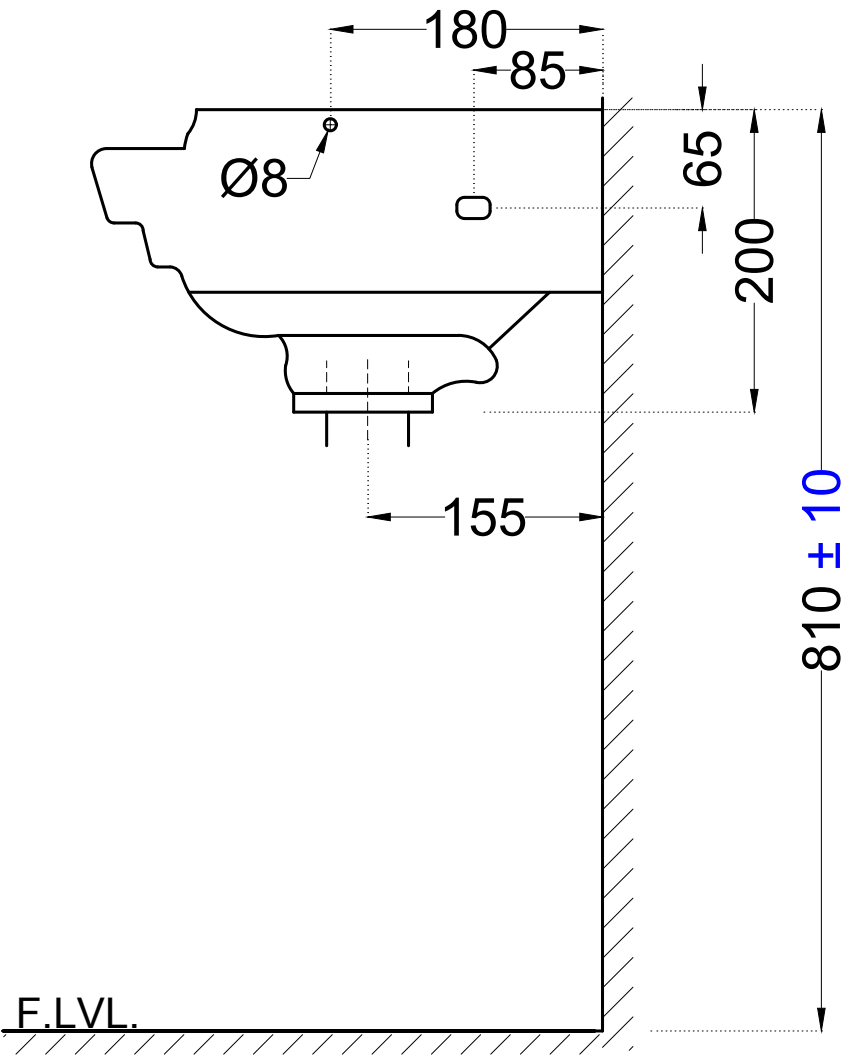

TOP VIEW

SIDE VIEW

	Jaquar Group Global Headquarters Plot No. 3, Sector- M-11, IMT Manesar Gurgaon, NCR - 122050, India E-mail : Sales: support@jaquar.com Customer Service : service@jaquar.com		ITEM CODE ECS-WHT-841
			ITEM TYPE WALL HUNG BASIN
			ITEM SIZE 400x405x200 mm
	ALL DIMENSIONS ARE IN MM. (TOLERANCE ± 5 MM)		