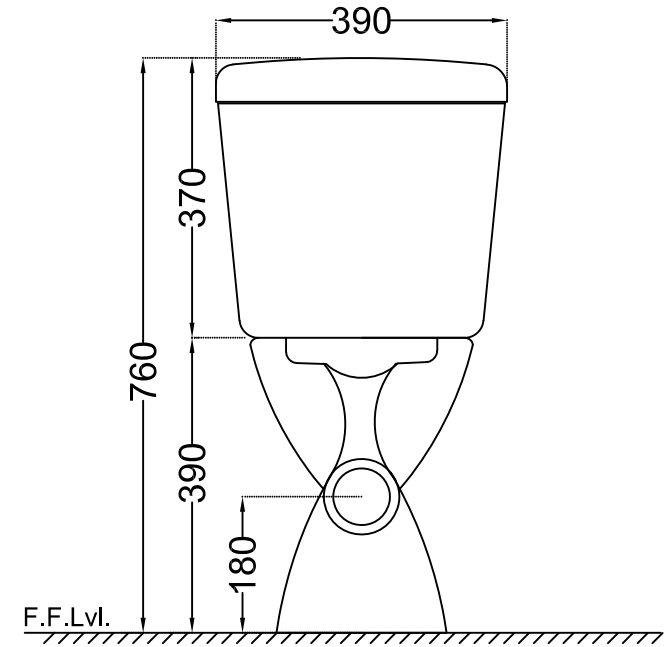

TOP VIEW

SIDE VIEW

BACK VIEW

	Jaquar Group Global Headquarters Plot No. 3, Sector- M-11, IMT Manesar Gurgaon, NCR - 122050, India E-mail : Sales: support@jaquar.com Customer Service : service@jaquar.com		ITEM CODE	ECS-WHT-751P180SPPZ
	ITEM TYPE	COUPLED WC P-TRAP 180 MM		
	ITEM SIZE	390x660x760 mm		
	ALL DIMENSIONS ARE IN MM. (TOLERANCE ± 5 MM)			