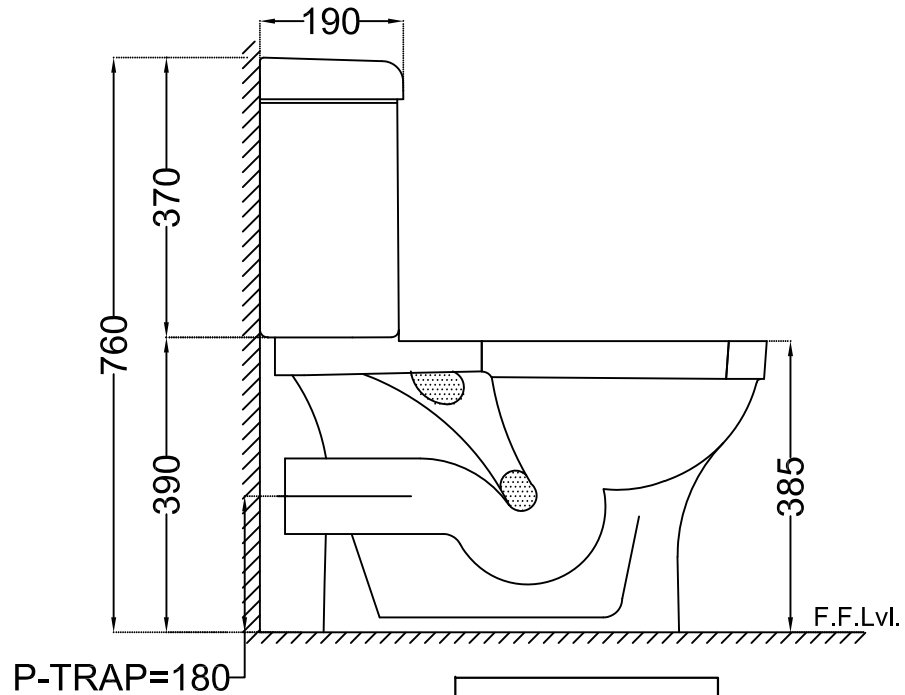

TOP VIEW

SIDE VIEW

BACK VIEW

	Jaquar Group Global Headquarters Plot No. 3, Sector- M-11, IMT Manesar Gurgaon, NCR - 122050, India E-mail : Sales: support@jaquar.com Customer Service : service@jaquar.com		ITEM CODE	ECS-WHT-751P180SPPZ
	ITEM TYPE	COUPLED WC P-TRAP 180 MM		
	ITEM SIZE	390x660x760 mm		
	ALL DIMENSIONS ARE IN MM. (TOLERANCE ± 5 MM)			