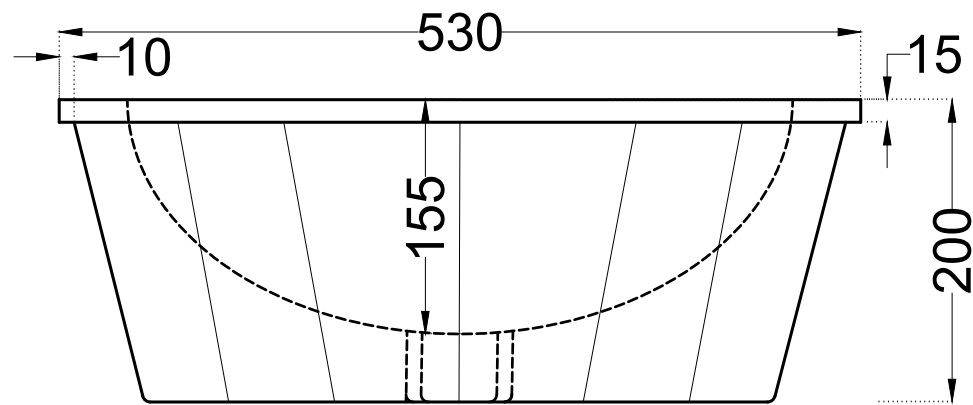

TOP VIEW

FRONT VIEW

Jaquar Group
 Global Headquarters
 Plot No. 3, Sector- M-11, IMT Manesar
 Gurgaon, NCR - 122050, India
 E-mail : Sales: support@jaquar.com
 Customer Service : service@jaquar.com

ITEM CODE	ECS-WHT-601
ITEM TYPE	COUNTER TOP BASIN
ITEM SIZE	530x445x200 mm
ALL DIMENSIONS ARE IN MM. (TOLERANCE ± 5 MM)	