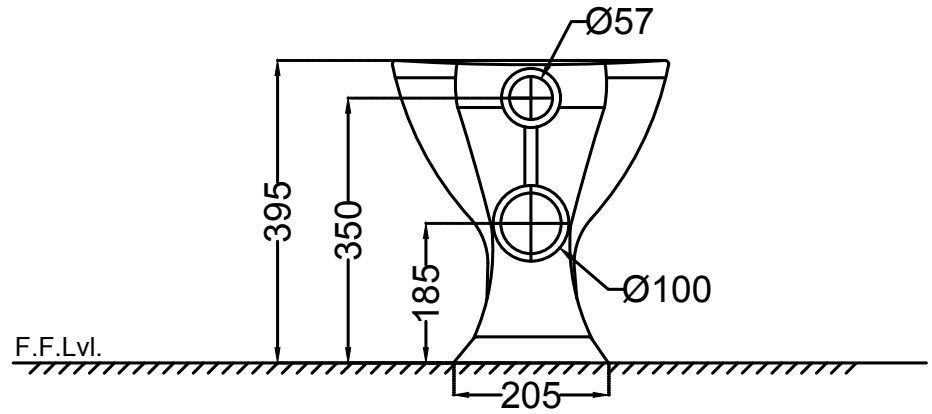

TOP VIEW

BACK VIEW

SIDE VIEW

	<b>Jaquar Group</b> Global Headquarters Plot No. 3, Sector- M-11, IMT Manesar Gurgaon, NCR - 122050, India E-mail : Sales: <a href="mailto:support@jaquar.com">support@jaquar.com</a> Customer Service : <a href="mailto:service@jaquar.com">service@jaquar.com</a>		ITEM CODE ECS-WHT-551PSPP
			ITEM TYPE EWC
			ITEM SIZE 360x475x395 mm
	ALL DIMENSIONS ARE IN MM. (TOLERANCE ± 5 MM)		