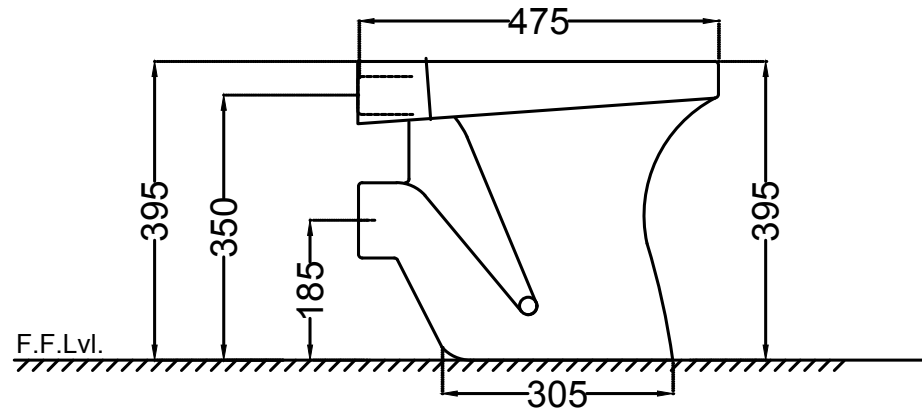

TOP VIEW

BACK VIEW

SIDE VIEW

	<b>Jaquar Group</b> Global Headquarters Plot No. 3, Sector- M-11, IMT Manesar Gurgaon, NCR - 122050, India E-mail : Sales: <a href="mailto:support@jaquar.com">support@jaquar.com</a> Customer Service : <a href="mailto:service@jaquar.com">service@jaquar.com</a>		ITEM CODE ECS-WHT-551PSPP
			ITEM TYPE EWC
			ITEM SIZE 360x475x395 mm
	ALL DIMENSIONS ARE IN MM. (TOLERANCE ± 5 MM)		