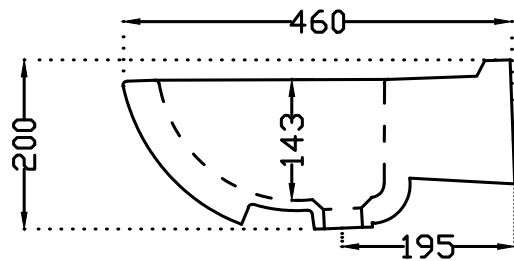

TOP VIEW

BOTTOM VIEW

SIDE VIEW

BACK VIEW

	<b>Jaquar Group</b> Global Headquarters Plot No. 3, Sector- M-11, IMT Manesar Gurgaon, NCR - 122050, India E-mail : Sales: <a href="mailto:support@jaquar.com">support@jaquar.com</a> Customer Service : <a href="mailto:service@jaquar.com">service@jaquar.com</a>		ITEM CODE	ECS-WHT-501
	ITEM TYPE	SEMI RECESSED BASIN		
	ITEM SIZE	570x460x200 mm		
	ALL DIMENSIONS ARE IN MM. (TOLERANCE ± 5 MM)			