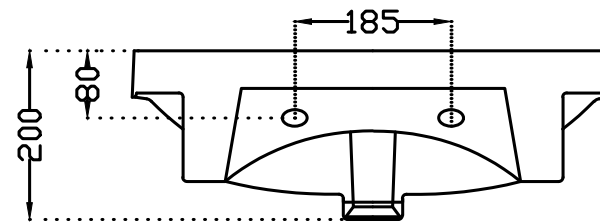

TOP VIEW

BOTTOM VIEW

SIDE VIEW

BACK VIEW

	<b>Jaquar Group</b> Global Headquarters Plot No. 3, Sector- M-11, IMT Manesar Gurgaon, NCR - 122050, India E-mail : Sales: <a href="mailto:support@jaquar.com">support@jaquar.com</a> Customer Service : <a href="mailto:service@jaquar.com">service@jaquar.com</a>		ITEM CODE	ECS-WHT-501
	ITEM TYPE	SEMI RECESSED BASIN		
	ITEM SIZE	570x460x200 mm		
	ALL DIMENSIONS ARE IN MM. (TOLERANCE ± 5 MM)			