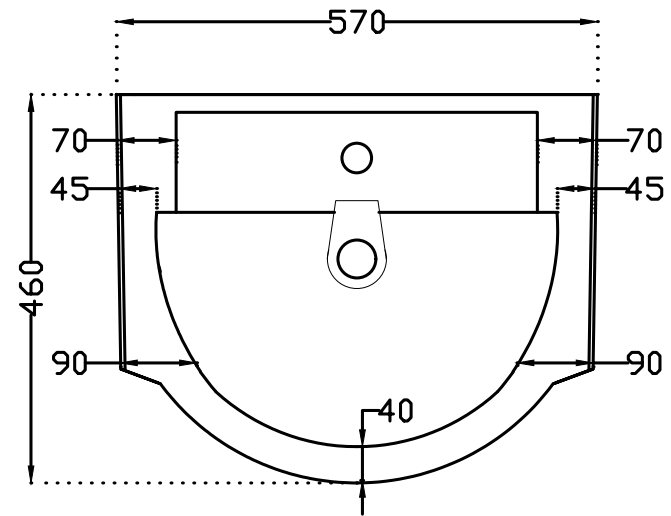

TOP VIEW

BOTTOM VIEW

SIDE VIEW

BACK VIEW

	<b>Jaquar Group</b> Global Headquarters Plot No. 3, Sector- M-11, IMT Manesar Gurgaon, NCR - 122050, India E-mail : Sales: <a href="mailto:support@jaquar.com">support@jaquar.com</a> Customer Service : <a href="mailto:service@jaquar.com">service@jaquar.com</a>		ITEM CODE	ECS-WHT-501
	ITEM TYPE	SEMI RECESSED BASIN		
	ITEM SIZE	570x460x200 mm		
	ALL DIMENSIONS ARE IN MM. (TOLERANCE ± 5 MM)			