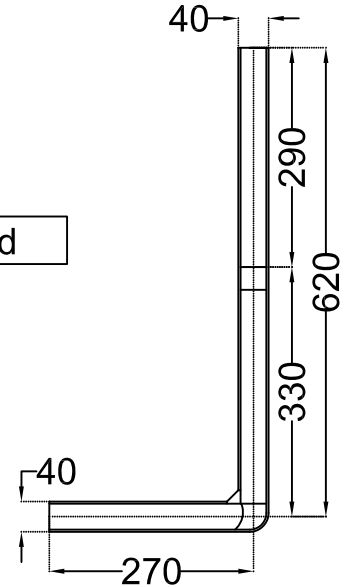

TOP VIEW

SIDE VIEW

BACK VIEW

extension pipe

L - Bend

	Jaquar Group		ITEM CODE	ECS-WHT-455LE
	Global Headquarters Plot No. 3, Sector- M-11, IMT Manesar Gurgaon, NCR - 122050, India E-mail : Sales: support@jaquar.com Customer Service : service@jaquar.com		ITEM TYPE	ASIAN PAN WITH L BEND
			ITEM SIZE	450x545x185 mm
	ALL DIMENSIONS ARE IN MM. (TOLERANCE ± 5 MM)			