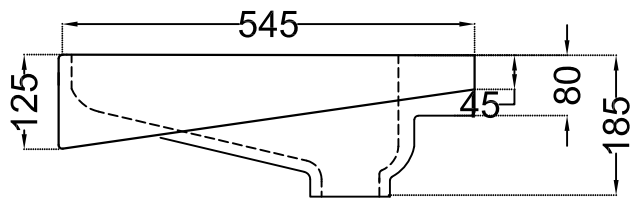

TOP VIEW

SIDE VIEW

BACK VIEW

extension pipe

L - Bend

	Jaquar Group		ITEM CODE	ECS-WHT-455LE
	Global Headquarters Plot No. 3, Sector- M-11, IMT Manesar Gurgaon, NCR - 122050, India E-mail : Sales: support@jaquar.com Customer Service : service@jaquar.com		ITEM TYPE	ASIAN PAN WITH L BEND
			ITEM SIZE	450x545x185 mm
	ALL DIMENSIONS ARE IN MM. (TOLERANCE ± 5 MM)			