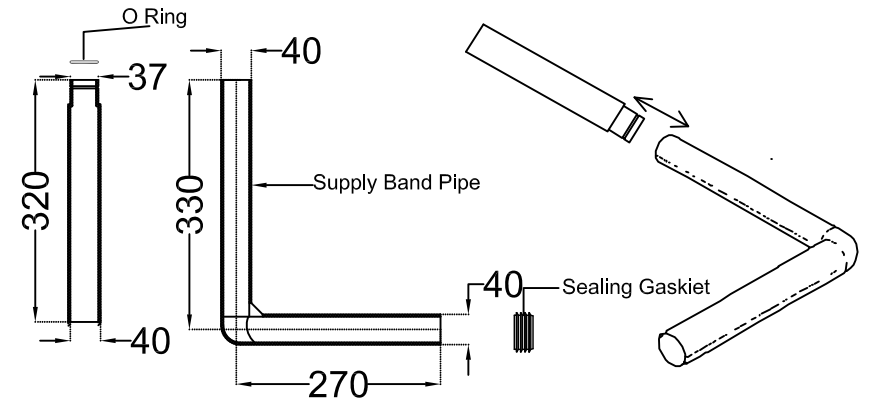

TOP VIEW

SIDE VIEW

BACK VIEW

extension pipe

L - Bend

	Jaquar Group		ITEM CODE	ECS-WHT-455LE
	Global Headquarters Plot No. 3, Sector- M-11, IMT Manesar Gurgaon, NCR - 122050, India E-mail : Sales: support@jaquar.com Customer Service : service@jaquar.com		ITEM TYPE	ASIAN PAN WITH L BEND
			ITEM SIZE	450x545x185 mm
	ALL DIMENSIONS ARE IN MM. (TOLERANCE ± 5 MM)			