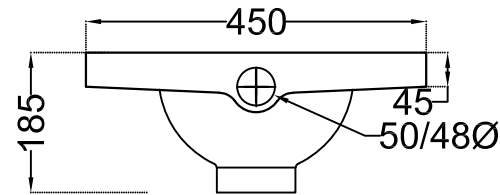

TOP VIEW

SIDE VIEW

BACK VIEW

extension pipe

L - Bend

	Jaquar Group		ITEM CODE	ECS-WHT-455LE
	Global Headquarters Plot No. 3, Sector- M-11, IMT Manesar Gurgaon, NCR - 122050, India E-mail : Sales: support@jaquar.com Customer Service : service@jaquar.com		ITEM TYPE	ASIAN PAN WITH L BEND
			ITEM SIZE	450x545x185 mm
	ALL DIMENSIONS ARE IN MM. (TOLERANCE ± 5 MM)			