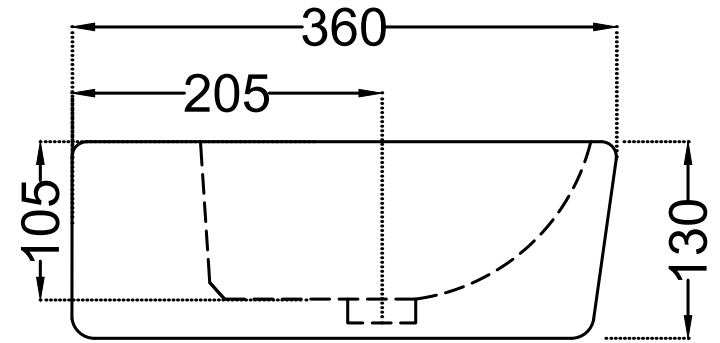

TOP VIEW

SIDE VIEW

BACK VIEW

| | | | |
|---|--|--|------------------------------|
|  | Jaquar Group Global Headquarters Plot No. 3, Sector- M-11, IMT Manesar Gurgaon, NCR - 122050, India E-mail : Sales: support@jaquar.com Customer Service : service@jaquar.com | | ITEM CODE AIS-WHT-101901 |
| | | | ITEM TYPE TABLE TOP BASIN |
| | | | ITEM SIZE 470x360x130 mm |
| | ALL DIMENSIONS ARE IN MM. (TOLERANCE ± 5 MM) | | |