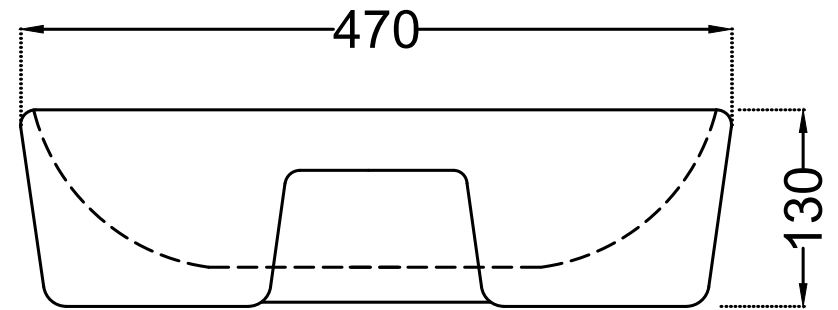

TOP VIEW

SIDE VIEW

BACK VIEW

| | | | |
|---|--|--|------------------------------|
|  | Jaquar Group Global Headquarters Plot No. 3, Sector- M-11, IMT Manesar Gurgaon, NCR - 122050, India E-mail : Sales: support@jaquar.com Customer Service : service@jaquar.com | | ITEM CODE AIS-WHT-101901 |
| | | | ITEM TYPE TABLE TOP BASIN |
| | | | ITEM SIZE 470x360x130 mm |
| | ALL DIMENSIONS ARE IN MM. (TOLERANCE ± 5 MM) | | |