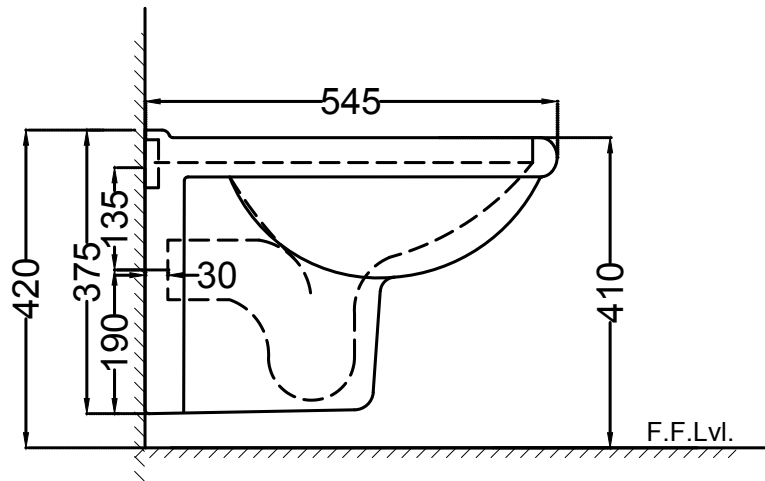

TOP VIEW

BACK VIEW

SIDE VIEW

 ESSCO BY Jaquar GROUP	Jaquar Group Global Headquarters Plot No. 3, Sector- M-11, IMT Manesar Gurgaon, NCR - 122050, India E-mail : Sales: support@jaquar.com Customer Service : service@jaquar.com		ITEM CODE	CMS-WHT-103951NSPP
	ITEM TYPE	WALL HUNG WC		
ITEM SIZE	360x545x375 mm			
ALL DIMENSIONS ARE IN MM. (TOLERANCE ± 5 MM)				