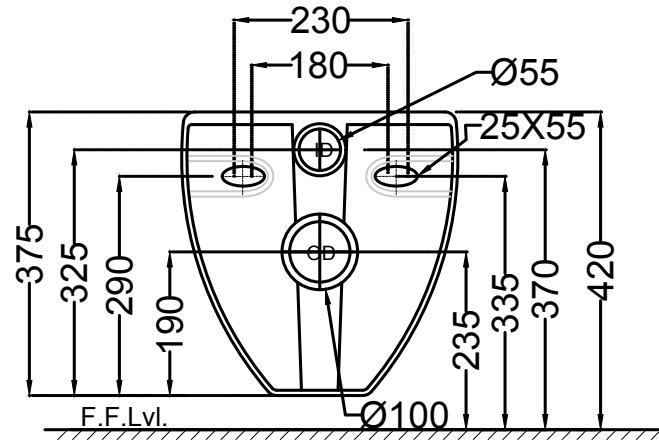

TOP VIEW

BACK VIEW

SIDE VIEW

 ESSCO BY Jaquar GROUP	Jaquar Group Global Headquarters Plot No. 3, Sector- M-11, IMT Manesar Gurgaon, NCR - 122050, India E-mail : Sales: support@jaquar.com Customer Service : service@jaquar.com		ITEM CODE	CMS-WHT-103951NSPP
	ITEM TYPE	WALL HUNG WC		
ITEM SIZE	360x545x375 mm			
ALL DIMENSIONS ARE IN MM. (TOLERANCE ± 5 MM)				