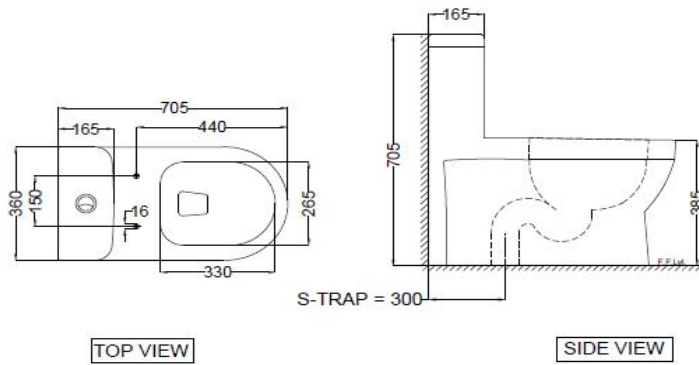

SPECIFICATION DATA SHEET
PRODUCT DETAILS

Manufacturer :	ESSCO	Type:	Single piece-WC (S trap)
Colour:	White	Outlet	Vertical
Technical Details:	External diameter of outlet hole dia. \varnothing 80 mm	Material:	Ceramic - Vitreous China
	Horizontal distance between the wall line and the centre line of the waste outlet hole \leq 300 mm		

PRODUCT IMAGE

TECHNICAL DRAWING

Product Dimension	360x705x705 mm	FEATURES Syphonic WC, PP Slim Seat cover, Packed with accessories, Trap glaze, Dual Flushing - 3/6 LPF, Anti germ glaze.
Trap Distance	S Trap - 300 mm	
Product Weight	37 kg	
ACCESSORIES INCLUDED		
PP Soft Close slim Seat cover		ECS-WHT-113SPP
Floor fixing screw		ZPS-SNS-FB01
Cistern Fittings		ZCF-WHT-FT002
Wax Seal		ZPS-WHT-1401

CERTIFICATION

All technical dimensions are in accordance to Bureau of Indian Standards

DISCLAIMER: Our every effort has been made to ensure factual accuracy, the information presented subject to changes due to requirements in different sites, markets and/ or countries. All dimensions are in mm (Tolerance \pm 5 MM). Jaquar reserves the right to make the necessary amendments at any time without prior notice.