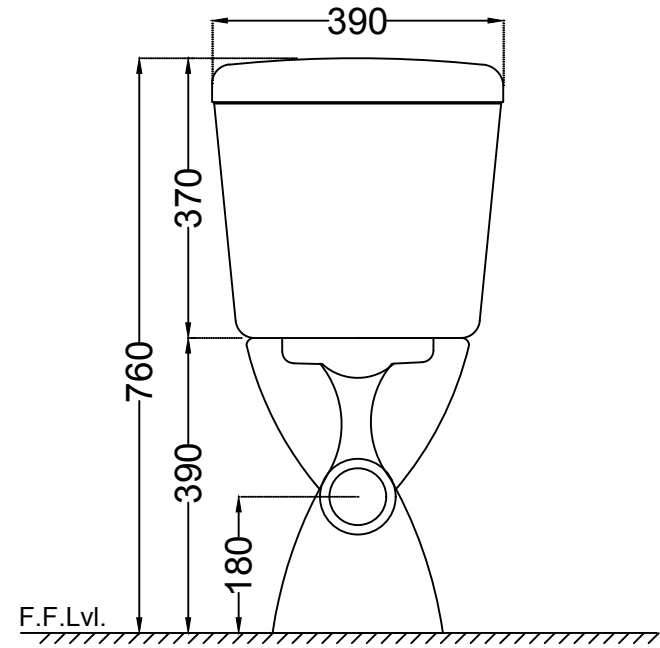

TOP VIEW

BACK VIEW

SIDE VIEW

	Jaquar Group Global Headquarters Plot No. 3, Sector- M-11, IMT Manesar Gurgaon, NCR - 122050, India E-mail : Sales: support@jaquar.com Customer Service : service@jaquar.com		ITEM CODE ECS-WHT-751P180NPPZ
			ITEM TYPE COUPLED WC P-TRAP 180 MM
			ITEM SIZE 390x670x760 mm
	ALL DIMENSIONS ARE IN MM. (TOLERANCE ± 5 MM)		