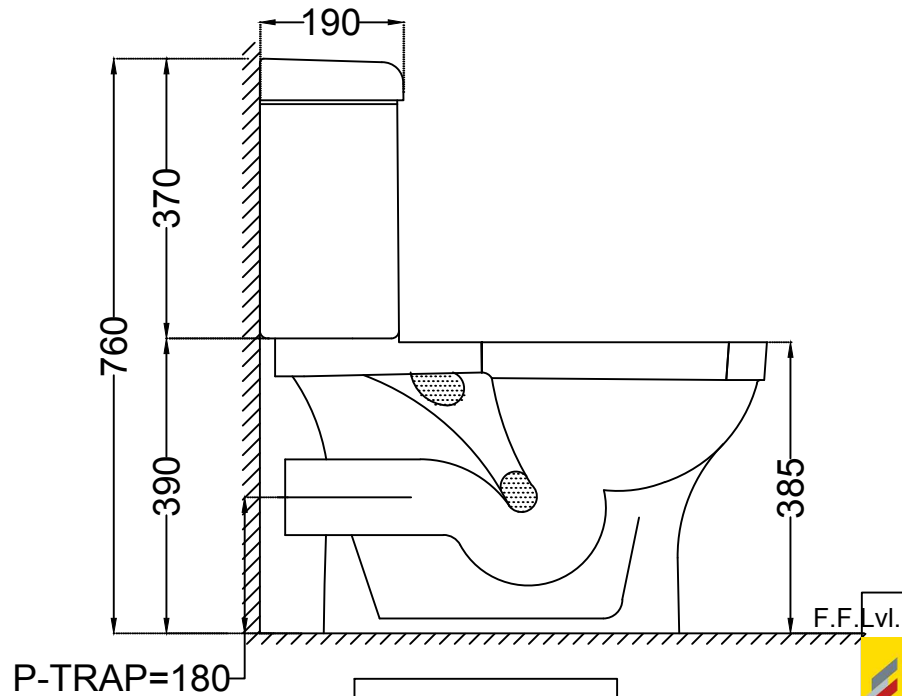

TOP VIEW

BACK VIEW

SIDE VIEW

	Jaquar Group Global Headquarters Plot No. 3, Sector- M-11, IMT Manesar Gurgaon, NCR - 122050, India E-mail : Sales: support@jaquar.com Customer Service : service@jaquar.com		ITEM CODE ECS-WHT-751P180NPPZ
			ITEM TYPE COUPLED WC P-TRAP 180 MM
			ITEM SIZE 390x670x760 mm
	ALL DIMENSIONS ARE IN MM. (TOLERANCE ± 5 MM)		