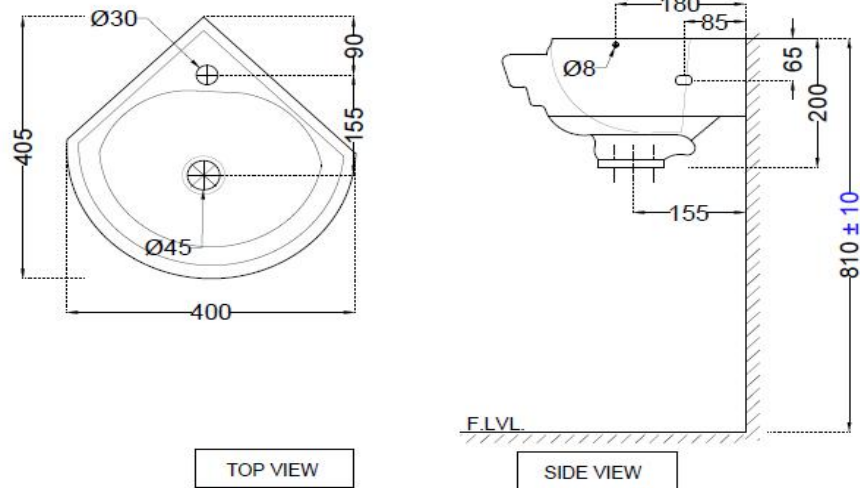

SPECIFICATION DATA SHEET

PRODUCT DETAILS

Manufacturer :	ESSCO	Type:	Wall Hung Corner Basin
Outlet	Vertical	Colour:	White
Technical Details:	Tap hole dia. $\varnothing 30 \pm 2$ mm	Material:	Ceramic - Vitreous China
	ID of waste outlet hole dia. $\varnothing 45 \pm 3$ mm Horizontal distance between the center line of the tap hole and the center line of the waste outlet hole ≤ 155 mm		

PRODUCT IMAGE

TECHNICAL DRAWING

Product Dimension	400x405x200 mm	FEATURES Corner Basin, With Tap Hole, Packed with Accessories, Anti germ glaze.
Basin Inner Dimension	310X240X145 mm	
Product Weight	6.3 kg	
ACCESSORIES INCLUDED		
Overflow hole Cap		ZPS-WHT-9012
Basin fixing screw		ZPS-MST-RB03
CERTIFICATION		

All technical dimensions are in accordance to Bureau of Indian Standards

DISCLAIMER: Our every effort has been made to ensure factual accuracy, the information presented subject to changes due to requirements in different sites, markets and/ or countries. All dimensions are in mm (Tolerance ± 5 MM). Jaquar reserves the right to make the necessary amendments at any time without prior notice.