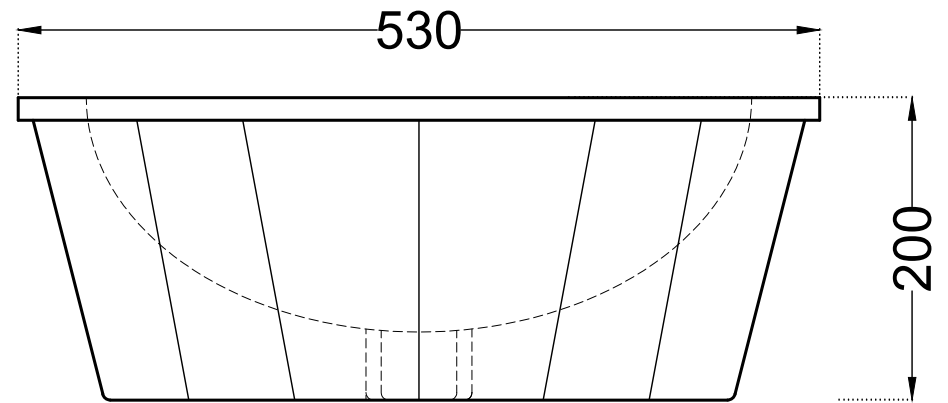

TOP VIEW

FRONT VIEW

	Jaquar Group Global Headquarters Plot No. 3, Sector- M-11, IMT Manesar Gurgaon, NCR - 122050, India E-mail : Sales: support@jaquar.com Customer Service : service@jaquar.com		ITEM CODE	ECS-WHT-601
			ITEM TYPE	COUNTER TOP BASIN
			ITEM SIZE	530X440X200 mm
	ALL DIMENSIONS ARE IN MM. (TOLERANCE ± 5 MM)			